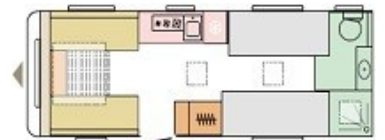

Description

2024 Adria Altea Tyne

Tilshead Caravans are please to offer this 2024 Adria Altea Tyne for sale. Includes a spacious front lounge, rear twin fixed single beds and a rear washroom, in the 7ft 7ins wide bodyshell.

This is a new and unregistered 2024 caravan with a 2 year warranty and 10 year body integrity warranty.

Bed Sizes

Front Double	6' 11" x 5' 6"
Rear Side Single	6' 8" x 2' 6"
Rear Side Single	6' 2" x 2' 6"

Dimensions

Internal Length	6.42m / 20' 2"
Overall Length	8.25m / 27' 1"
Overall Width	2.30m / 7' 7"
Overall Height	2.58m / 8' 6"

Technical Specifications

M.R.O. - 1430kg   M.T.P.L.M. - 1650kg (opt 1800kg)   No of Berths - 4   Model Year - 2024   Awning Size - Please Ask