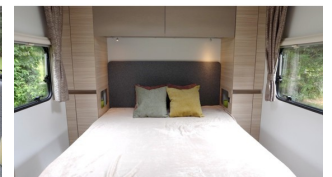

Stockbridge Road (A30)
Lopcombe, Salisbury
Wiltshire SP5 1BS
Tel: 01980 863636
sales@tilshead-caravans.com

Adria Altea 622 DP Dart, 4 Berth, 2024

£28,340

Description

The 2024 Adria Altea Dart is a 4 berth caravan with a fixed double bed to give you an excellent night's sleep. The front lounge also makes up into another comfortable double bed if required or can be used as two singles, plus separate shower and washroom facilities.

Key features of the 2024 Adria Altea Dart include:-

Spacious bedding and seating options with large fixed rear bed
Evopore® mattresses for extra comfort

Contemporary designed interior in light wood, pastel and beige colours decor with large seating areas and lots of light
Two-part entrance door
Large front window and kitchen windows bring in more natural light
GFK polyester body
AL-KO chassis with AKS3004 stabiliser as standard
Exclusive Adria alloy wheels
Large front gas bottle storage compartment
Rich illumination with directional, ambient LED lights
Smart kitchen with 3 burner gas cooker, oven and grill, sink and large fridge, optimized worktop and storage
Adria Ergo bathroom
Modern textiles in soft and durable materials
Truma Combi thermostatic heating and hot water